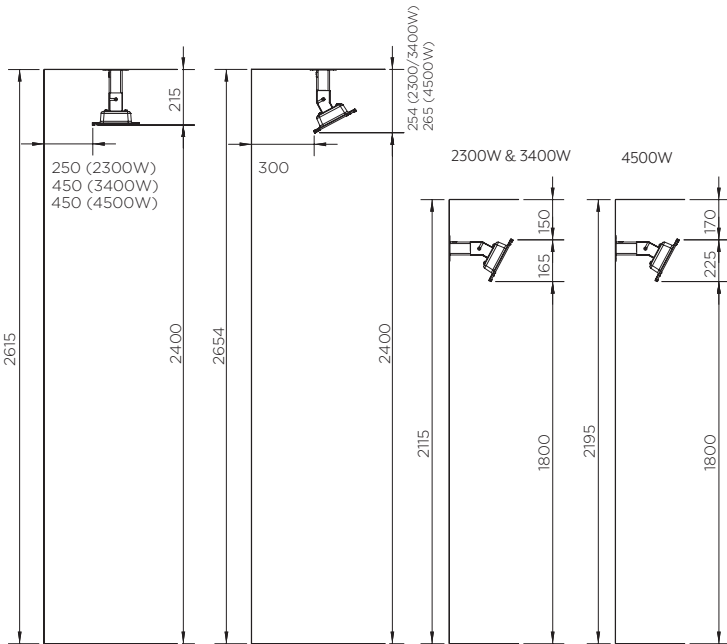

CLEARANCES

INCLUDED MOUNT