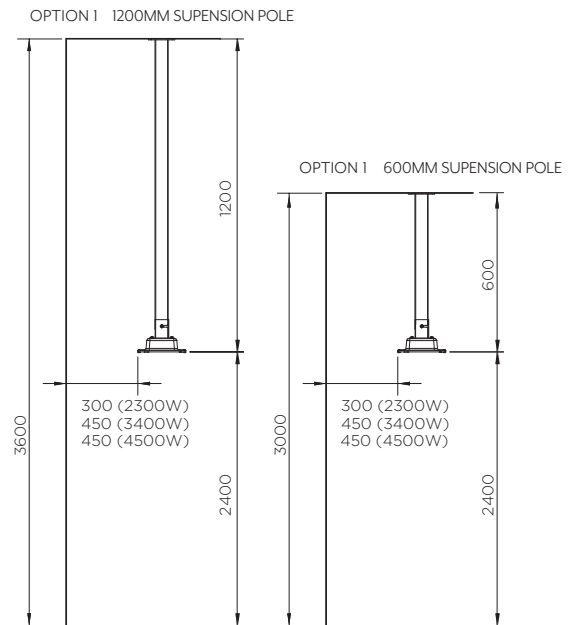

MOUNTING ACCESSORIES