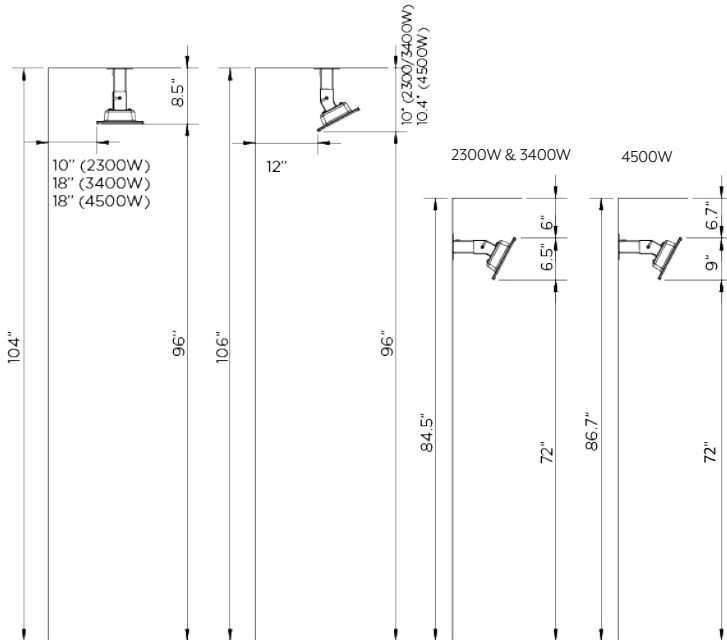

CLEARANCES

INCLUDED MOUNT