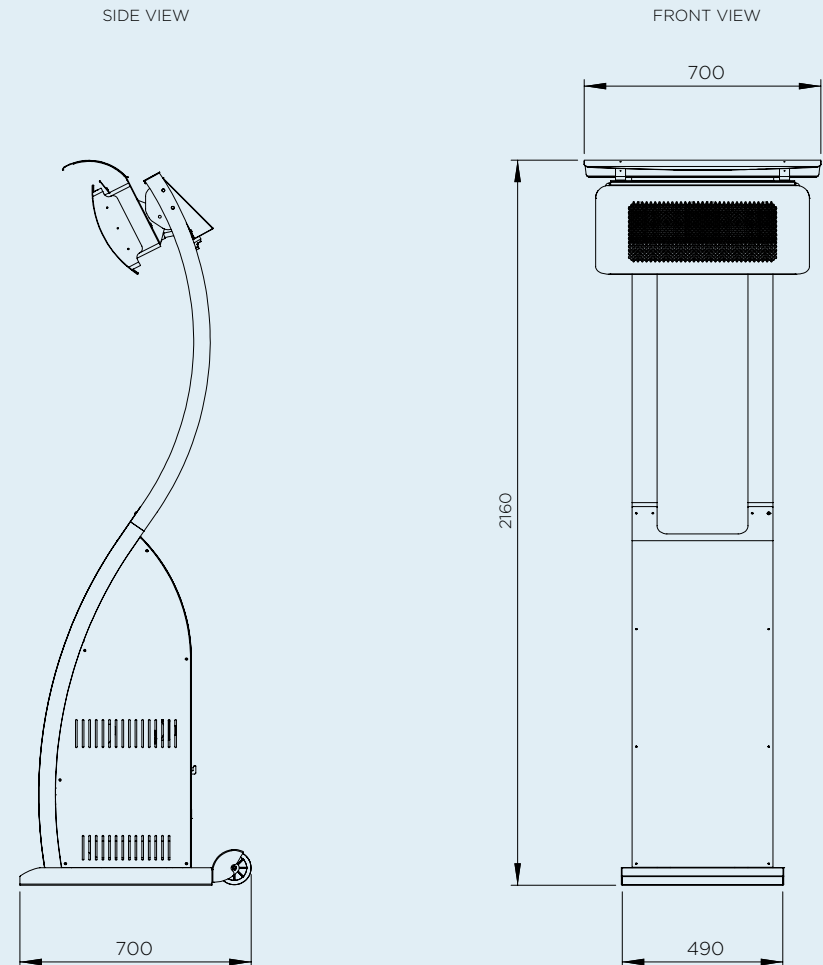

SPECIFICATIONS

Reference the specification guide below to help you select the correct solution for your needs.

MODEL NUMBER

FUEL TYPE	LPG
COLOUR	BLACK
HEAT AREA	20M²
MINIMUM FLOOR CLEARANCE	1000MM
OUTPUT	40MJ

MOUNTING OPTIONS

CEILING MOUNT	-
WALL MOUNT	-
RECESSED | FLUSH MOUNT	-
CEILING POLE MOUNT	-
FREESTANDING	✓

CONTROL OPTIONS

ON | OFF	-
DIMMER	-
MASTER REMOTE	-

Measurements displayed within this document are minimum requirements for installation. Bromic takes no responsibility for incorrect or non-compliant installations. All measurement in this document are displayed in mm.

DIMENSIONS

With a wide range of sizes available, find the ideal heater to suit your outdoor space.

PROFILE