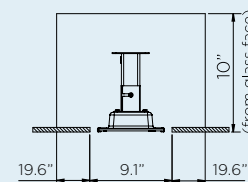

## CEILING RECESS

CEILING RECESS FRAME 2300W

CEILING RECESS FRAME 3400W

MINIMUM CAVITY OPTION 1

MINIMUM CAVITY OPTION 2