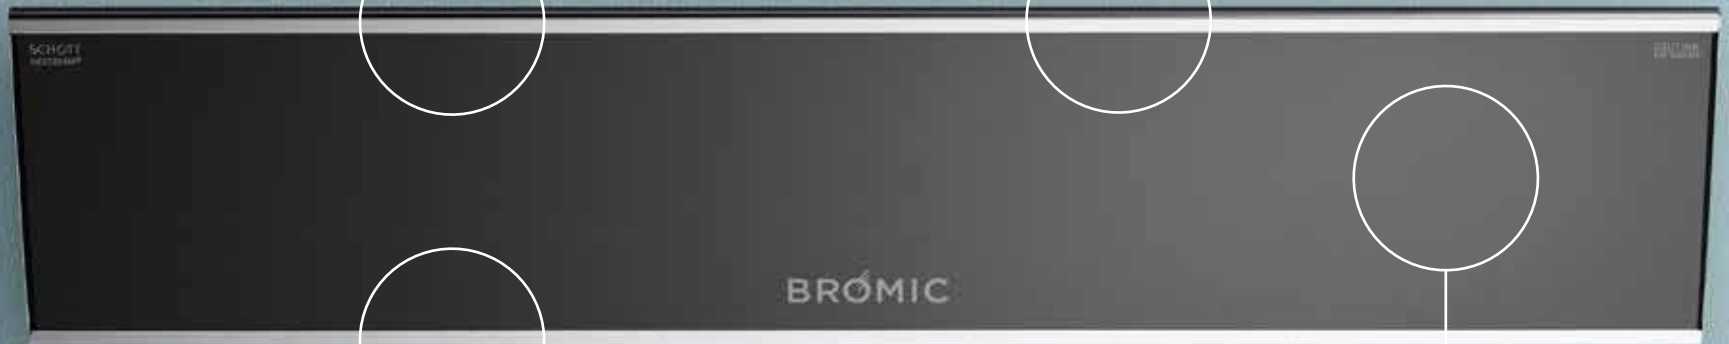

Minimal vertical clearance

**HIGH PERFORMANCE CONSTRUCTION**

304 stainless-steel & tinted ceramic screen

**CLEAN, COMPACT AND ELEGANT DESIGN**

For seamless integration

**ADJUSTABLE MOUNTING BRACKETS**

Allows for directional heat distribution