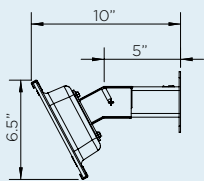

MOUNT OPTIONS

With a wide array of mounting options, Bromic offers solutions to compliment any decor and provide functionality for ambiance and comfort.

CEILING & WALL MOUNT

WALL BRACKET (INCLUDED)

CEILING BRACKET (INCLUDED)

HEATING REACH

Creating ideal comfort levels, Bromic heaters offer a variety of heat distribution options to suit your outdoor heating needs.

HEAT AREAS

2300W SERIES
HEATING APPROXIMATELY 65FT²
2300W HEATING POWER

3400W SERIES
HEATING APPROXIMATELY 108FT²
3400W HEATING POWER

CONTROL OPTIONS