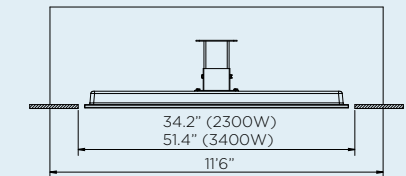

## CEILING RECESS

CEILING RECESS FRAME 2300W

CEILING RECESS FRAME 3400W

MINIMUM CAVITY OPTION 1

MINIMUM CAVITY OPTION 2