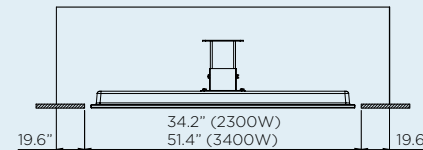

## CEILING RECESS

CEILING RECESS FRAME 2300W

CEILING RECESS FRAME 3400W

MINIMUM CAVITY OPTION 1

MINIMUM CAVITY OPTION 2