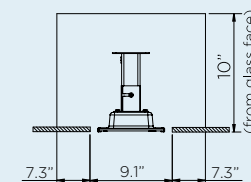

## CEILING RECESS

CEILING RECESS FRAME 2300W

CEILING RECESS FRAME 3400W

MINIMUM CAVITY OPTION 1

MINIMUM CAVITY OPTION 2