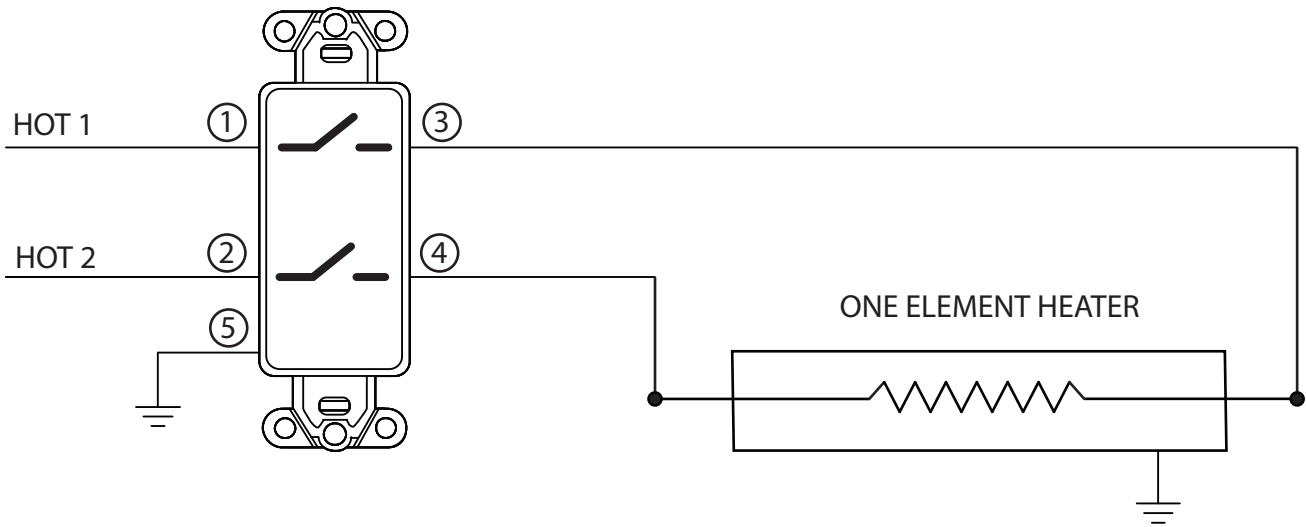

WIRING DIAGRAM FOR LEVITON DOUBLE POLE WALL SWITCH - ONE ELEMENT HEATER

WIRING DIAGRAM FOR LEVITON DOUBLE POLE WALL SWITCH - TWO ELEMENT HEATER