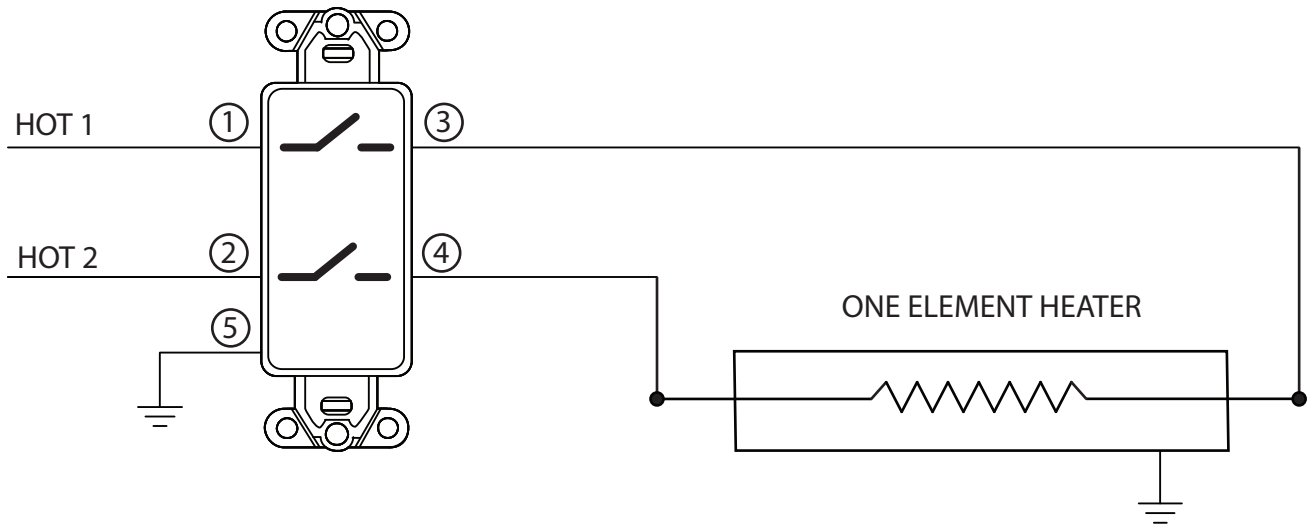

WIRING DIAGRAM FOR LEVITON DOUBLE POLE WALL SWITCH - ONE ELEMENT HEATER

WIRING DIAGRAM FOR LEVITON DOUBLE POLE WALL SWITCH - TWO ELEMENT HEATER