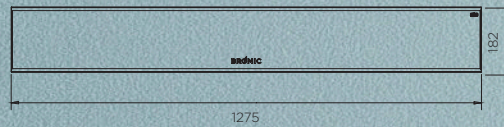

STANDARD & MARINE GRADE

Offered in both 304 Grade and 316 Marine Grade Stainless Steel

THE ULTIMATE IN SEAMLESS SLIM-LINE DESIGN.

PLATINUM SMART-HEAT™ ELECTRIC SERIES

2300W, 3400W, & 4500W SERIES
BLACK

2300W, 3400W, & 4500W SERIES
WHITE

2300W Dimensions:

3400W Dimensions:

4500W Dimensions:

INCREASED HEAT OUTPUT

2300W Series:

Heating Approximately 6 m²

3400W Series:

Heating Approximately 10 m²