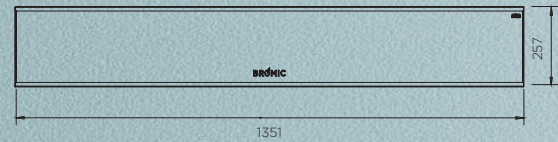

STANDARD & MARINE GRADE

Offered in both 304 Grade and 316 Marine Grade Stainless Steel

THE ULTIMATE IN SEAMLESS SLIM-LINE DESIGN.

PLATINUM SMART-HEAT™ ELECTRIC SERIES

2300W, 3400W, & 4500W SERIES
BLACK

2300W, 3400W, & 4500W SERIES
WHITE

2300W Dimensions:

3400W Dimensions:

4500W Dimensions:

INCREASED HEAT OUTPUT

2300W Series:

Heating Approximately 6 m²

3400W Series:

Heating Approximately 10 m²